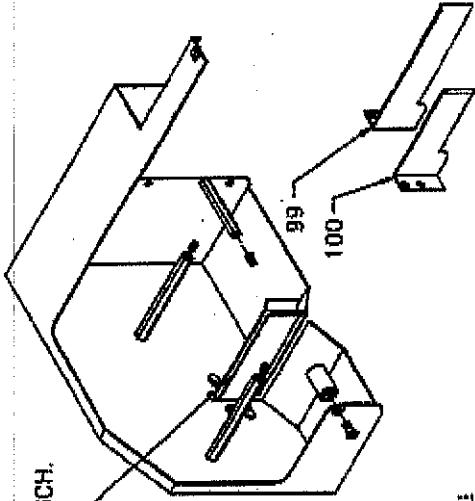

**FIGURE 12
CODER B450
373528**

EXISTING DISCH.
GUIDES.

NOTE:

REMOVE EXISTING DISCHARGE GUIDES, RETURN TO STOCK ROOM, AND INSTALL ITEMS 99 & 100.

REF B/M'S:

- ~~358475 KIT CODER B450 R-L~~
- ~~358843 KIT CODER B450 L-R~~
- ~~358845 KIT EMBOSS B450 R-L~~
- ~~358945 KIT EMBOSS B450 L-R~~