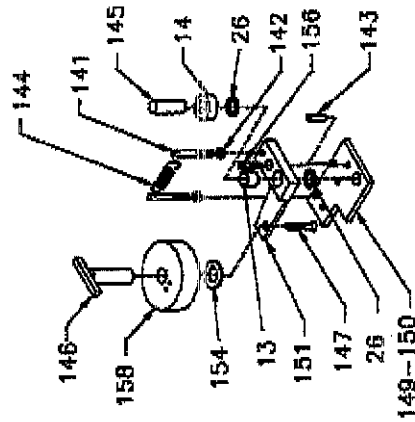

BaggingGuys

PACKAGING & MATERIAL HANDLING

York, PA 17406-8478 • Ph: 717-764-6103

1-800-785-6785 • www.BaggingGuys.com

EXISTING DISCH.
GUIDES.

NOTE:

REMOVE EXISTING DISCHARGE GUIDES, RETURN TO STOCK ROOM, AND INSTALL ITEMS 99 & 100.

REF B/M'S:

- ~~358475 KIT CODER B450 R-L~~
- ~~358843 KIT CODER B450 L-R~~
- ~~358845 KIT EMBOSS B450 R-L~~
- ~~358945 KIT EMBOSS B450 L-R~~